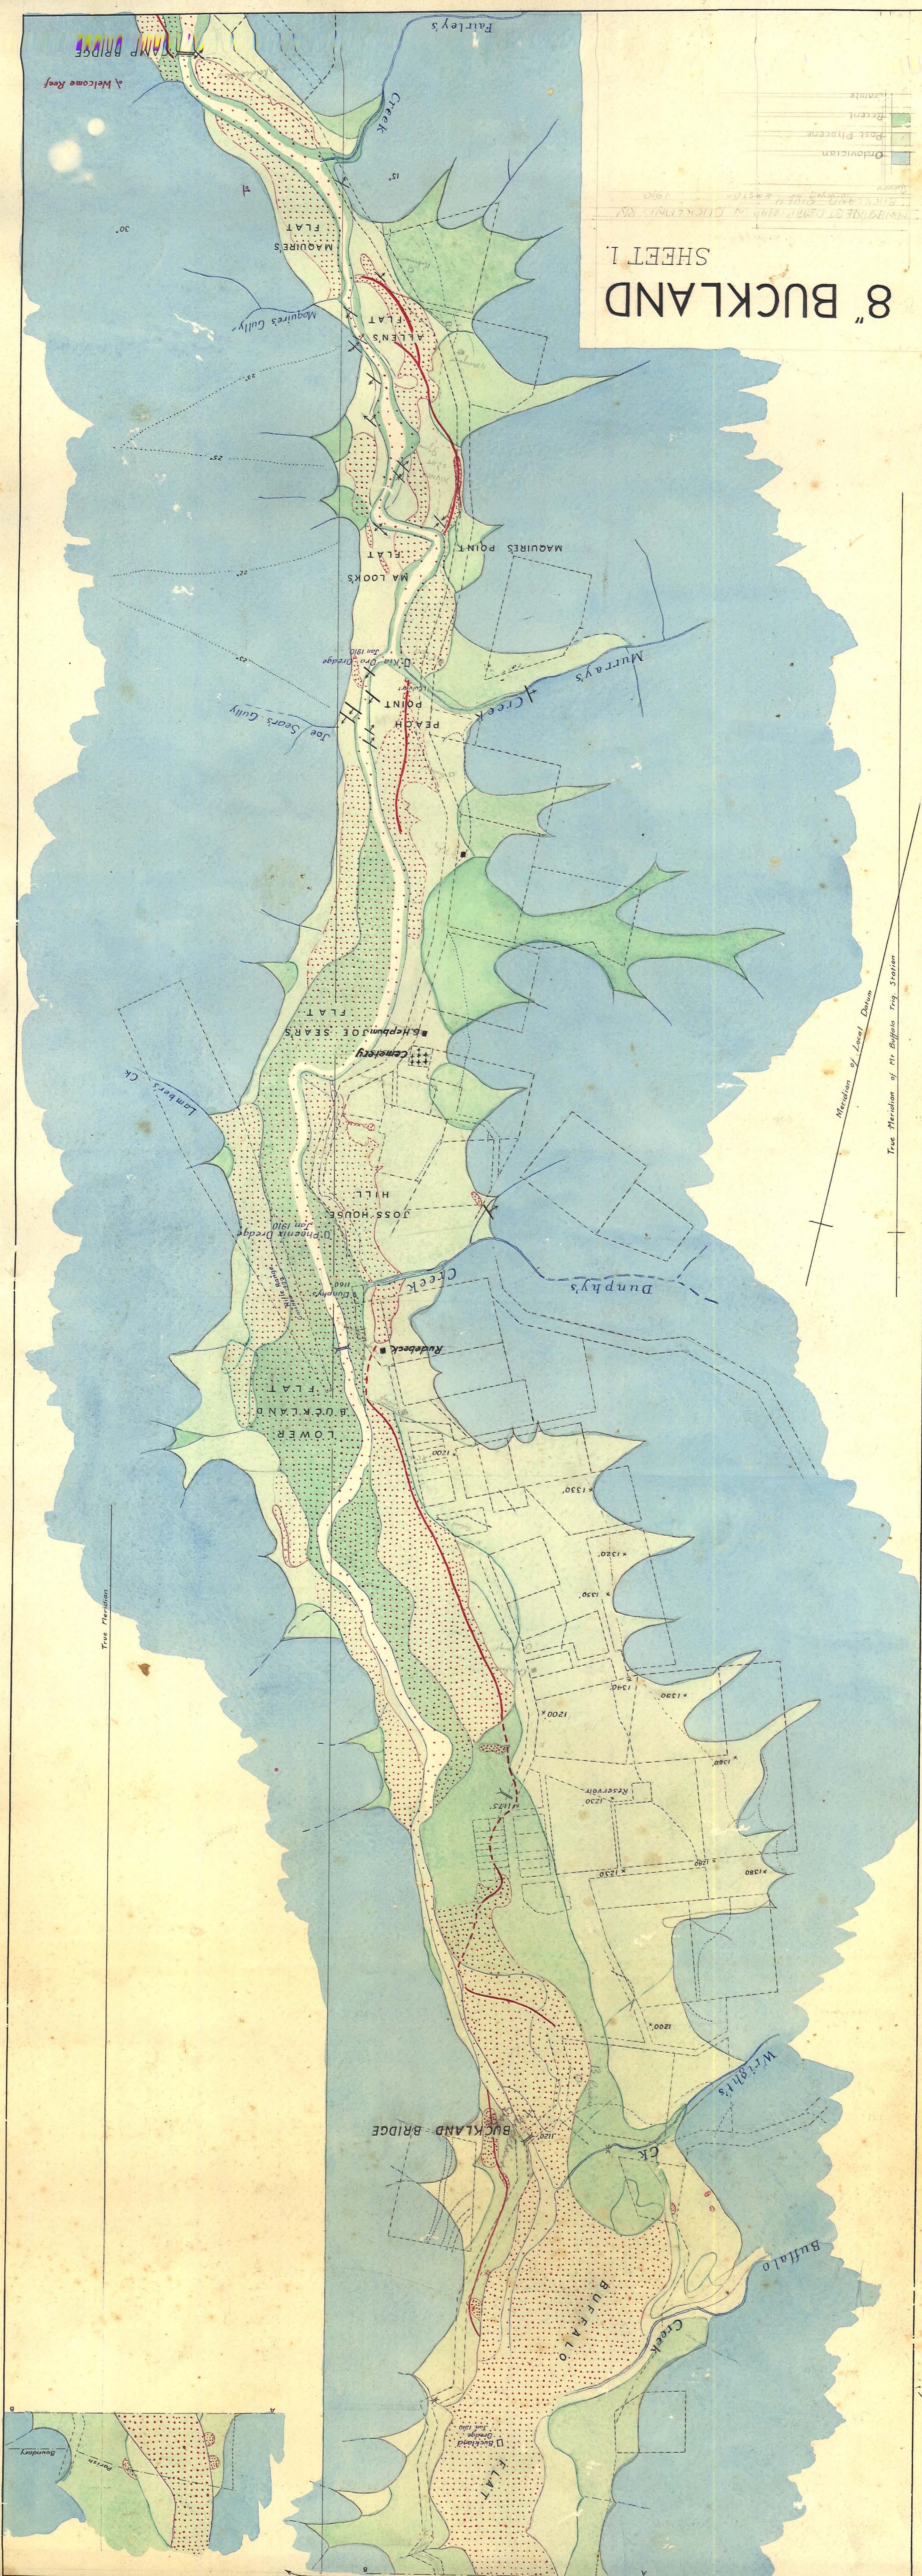

8" BUCKLAND

SHEET 1.

Ordoician	Blue
Post-Flaccus	Green
Recent	Light Green
Unsettled	White

MINING DISTRICT MAP OF DICKENSON CO. WYOMING
BY THE U.S. GEOLOGICAL SURVEY
1910

Meridian of Local Datum
True Meridian of Mt. Buffalo Trig. Station

True Meridian